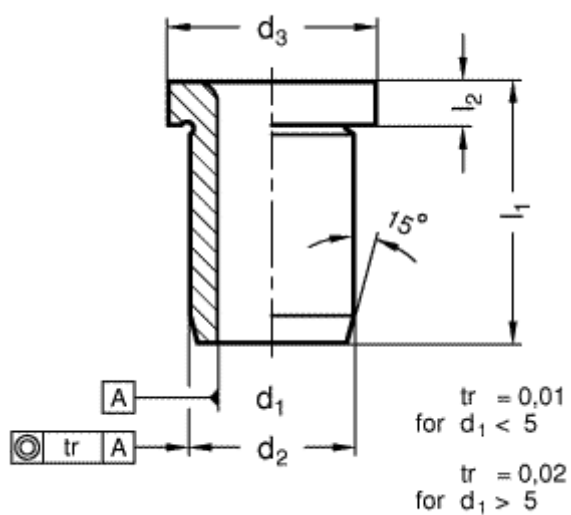

Article number: 201134023

Description: E+G Guide bush DIN 172-B5-8-A
with Collar

Measures

$d_1 = 5$ for M6

$d_2 = 8$

$d_3 = 11$

$l_1 = 8$

$l_2 = 3$